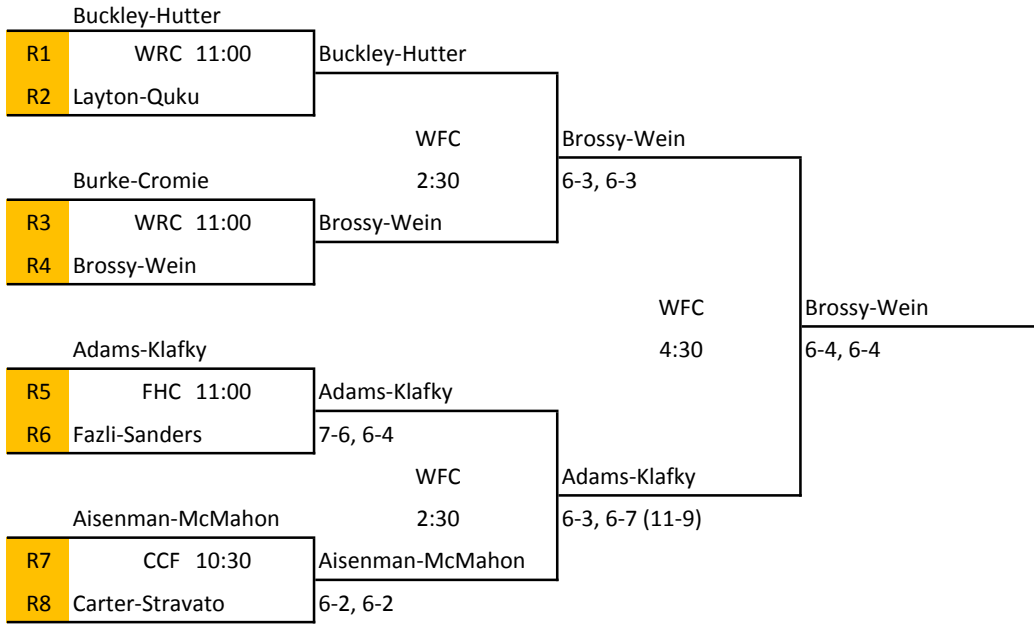

REPRIEVE

Women's NRT/PCQ Draw