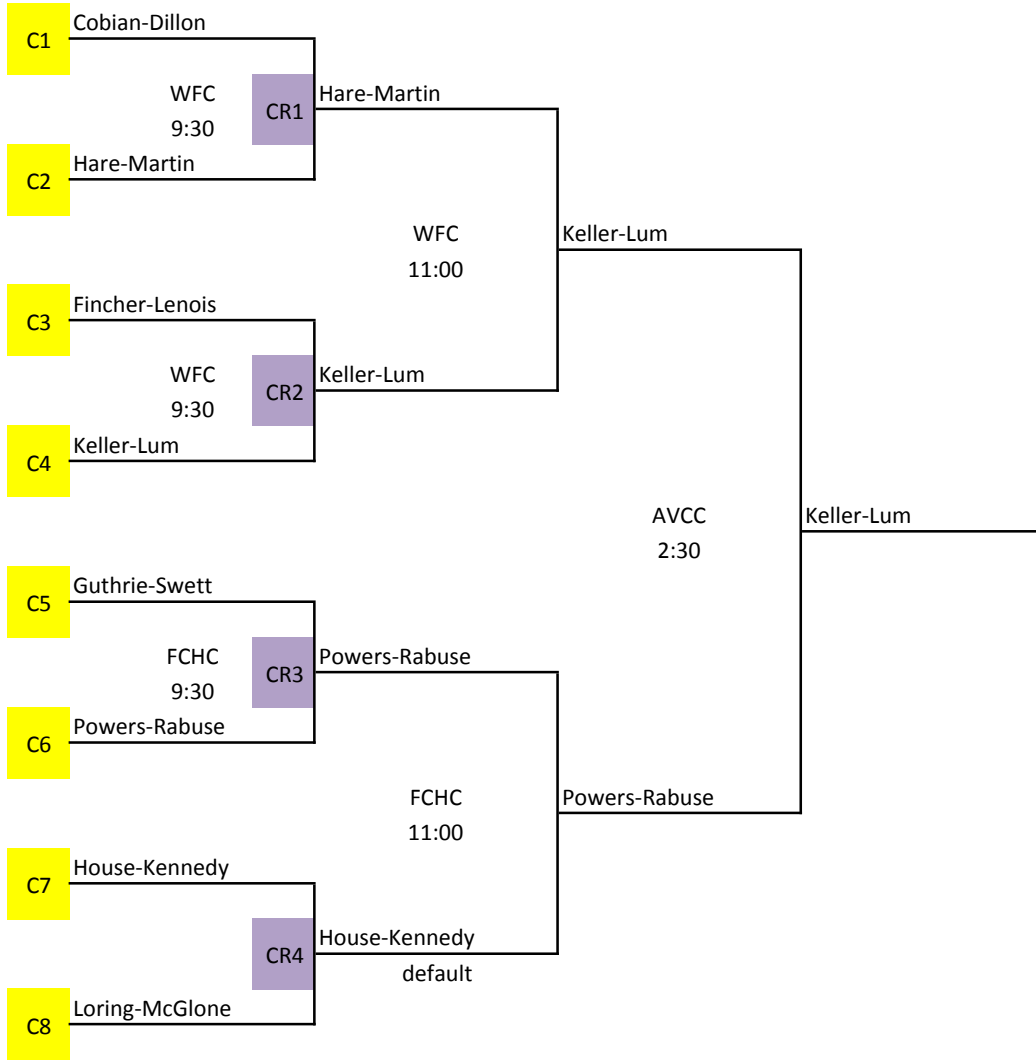

CONSOLATION

Women's NRT/PCQ Draw