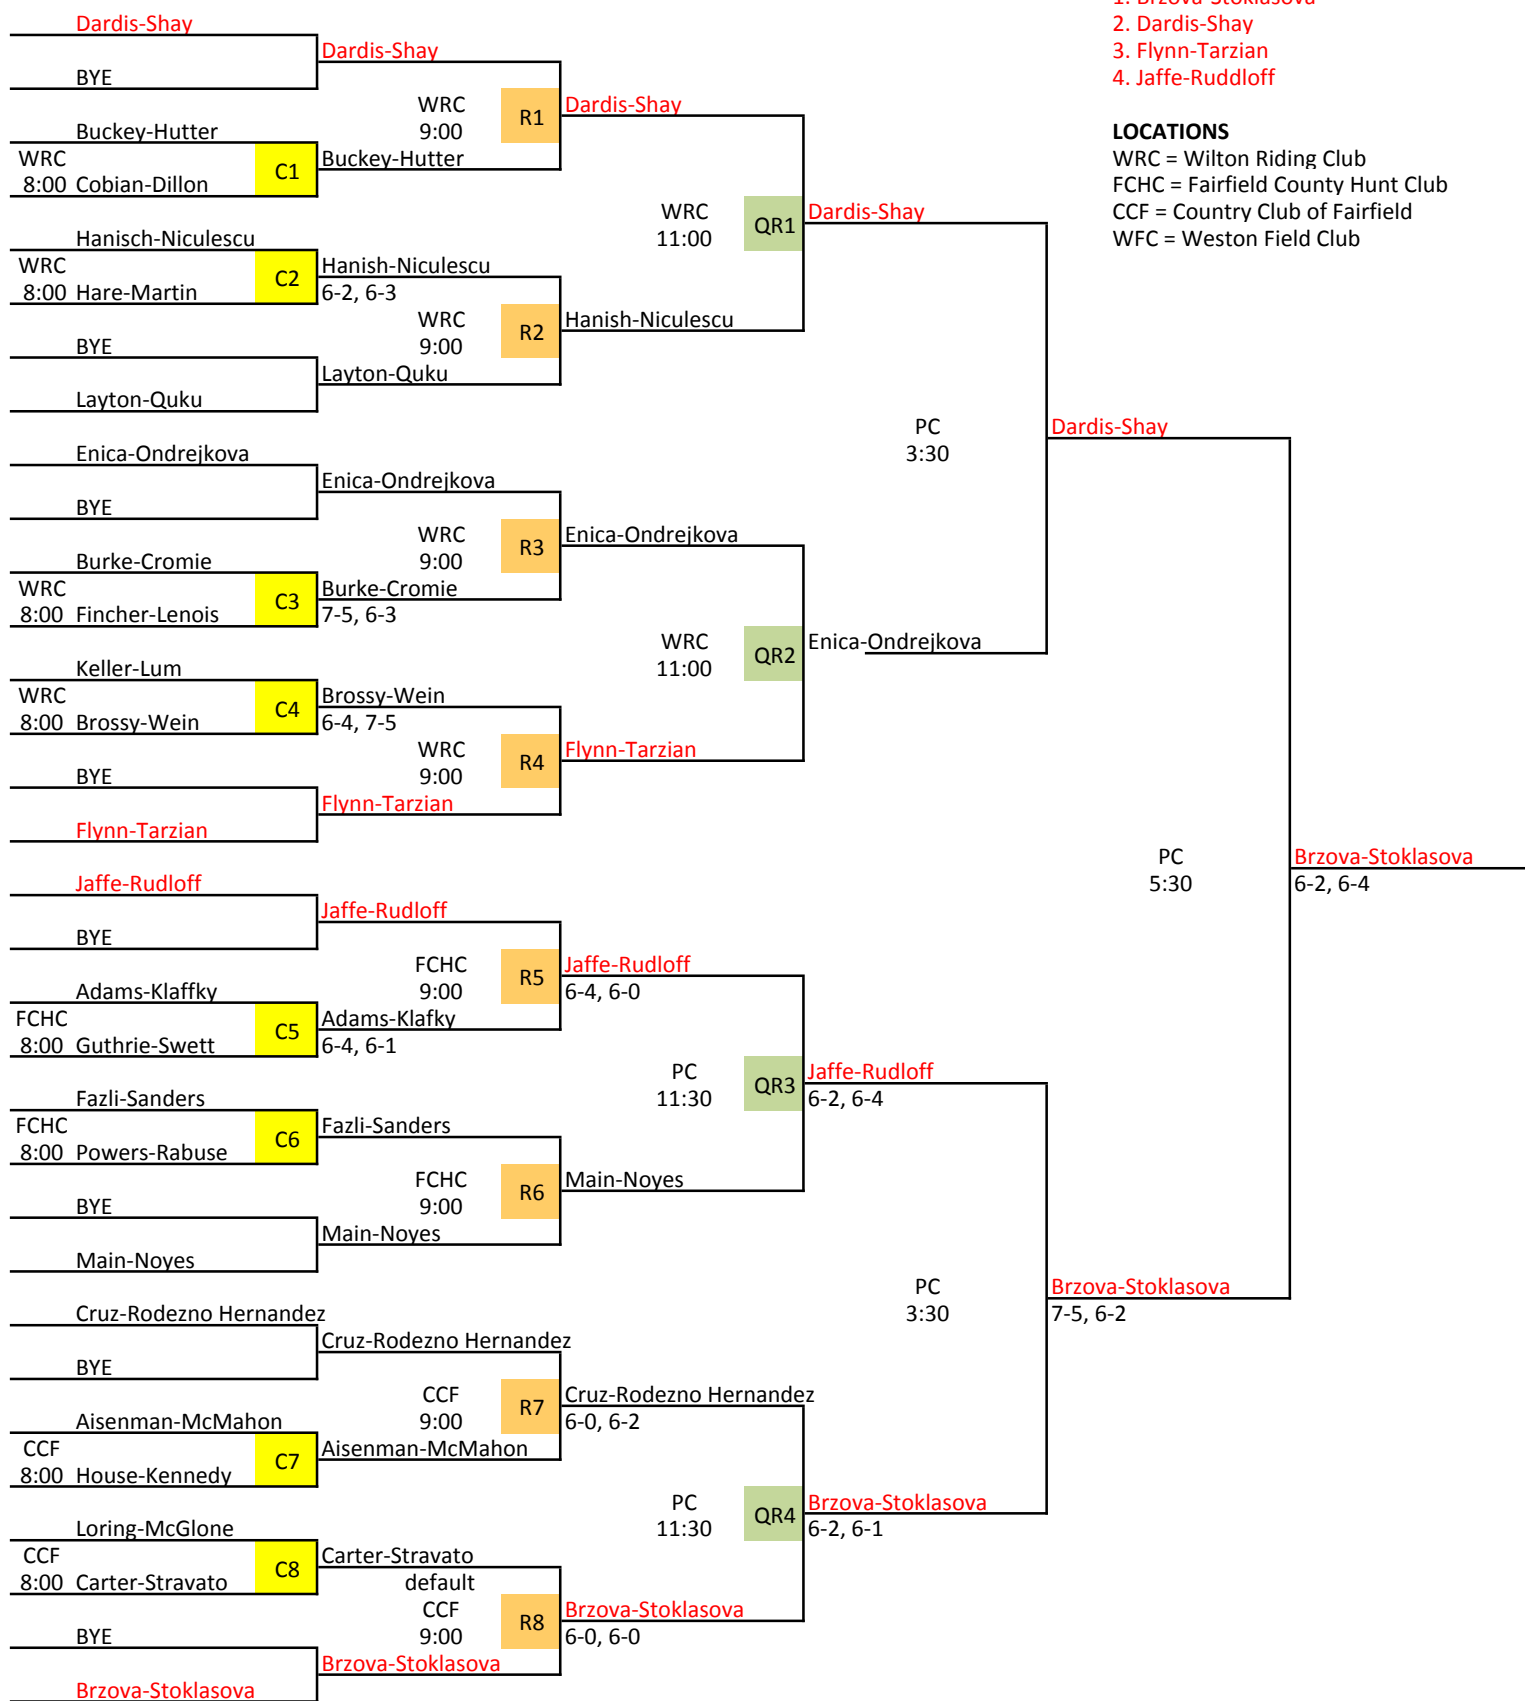

## Women's NRT/PCQ Draw

### MAIN DRAW