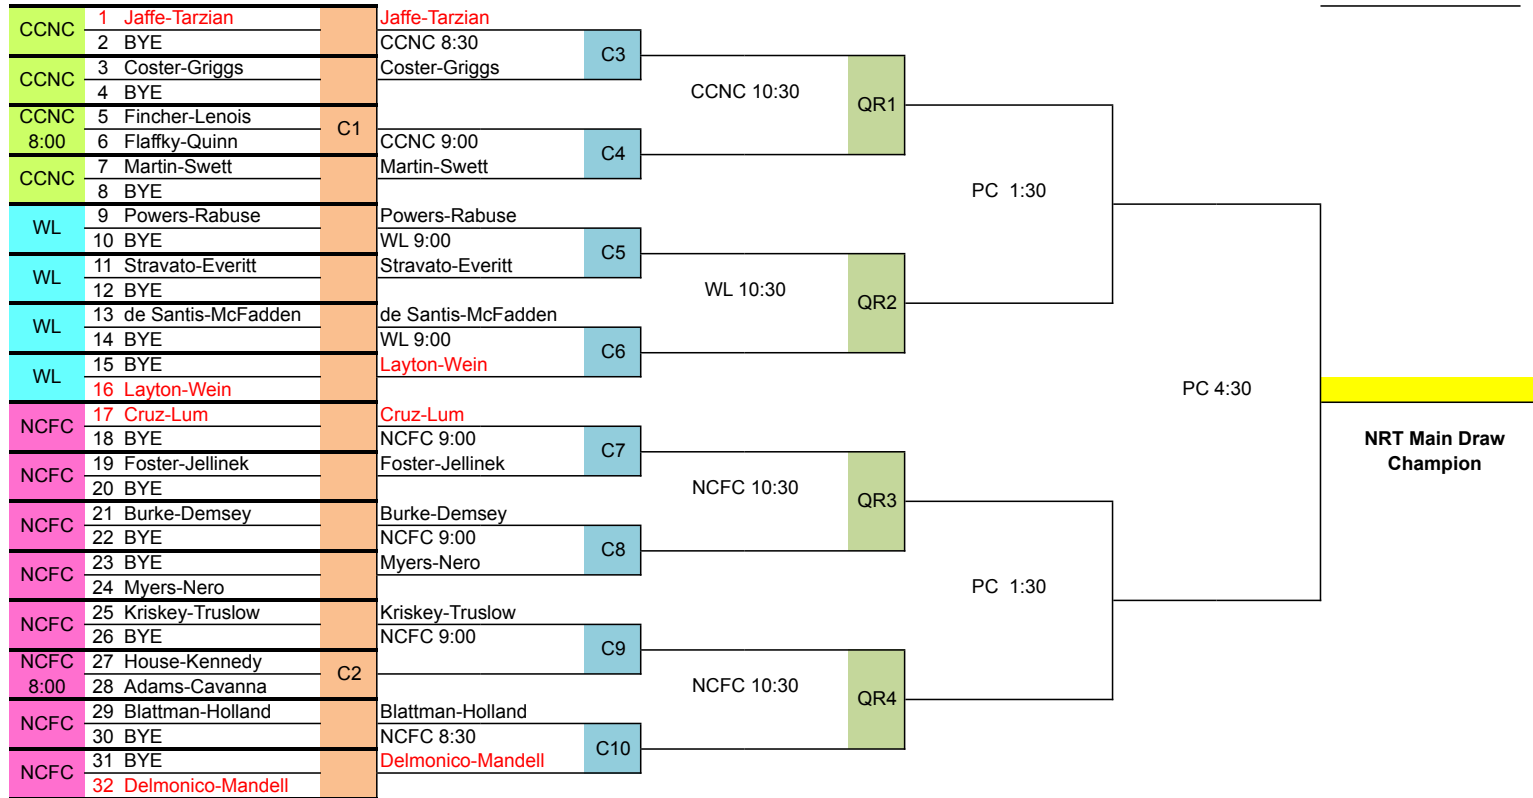

The Patterson Club Open 2012

Women's NRT Main Draw

- Seeded Teams**
- 1 Jaffe-Tarzian
 - 2 Delmonico-Mandell
 - 3 Layton-Wein
 - 4 Cruz-Lum

- Locations**
- CCNC = CC of New Canaan
 - WL = Waveny Lodge
 - NCFC = New Canaan FC
 - PC = Patterson Club